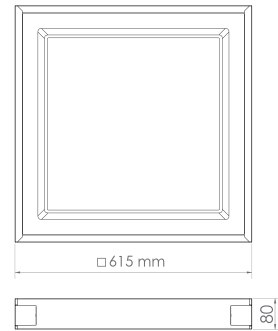

OF51...58

جنس بدنه	دمای رنگ (K) ۳۰۰۰ ۴۰۰۰ ۶۰۰۰	CRI	LED CHIP	دوره گارانتی (سال)	توان Watt	شارژیوری LUMEN	شرح کالا	کد کالا
ABS+PS	● ● ●	>۸۰	OSRAM	۵	۵۰	۶۰۰۰	درفام - چراغ اداری روکار - ۶۰x۶۰	OF51
ABS+PS	● ● ●	>۸۰	OSRAM	۵	۵۰	۵۲۰۰	درفام - چراغ اداری روکار - ۶۰x۶۰	OF54
ABS+PS	● ● ●	>۸۰	OSRAM	۵	۴۴	۴۶۰۰	درفام - چراغ اداری روکار - ۶۰x۶۰	OF56
ABS+PS	● ● ●	>۸۰	OSRAM	۵	۷۲	۷۲۰۰	درفام - چراغ اداری روکار - ۶۰x۶۰	OF57
ABS+PS	● ● ●	>۸۰	OSRAM	۵	۹۰	۹۵۰۰	درفام - چراغ اداری روکار - ۶۰x۶۰	OF58