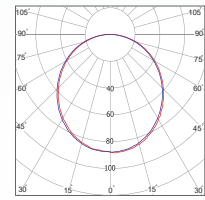

درفام - چراغ روکار

OF5

DORFAM - Surface Official Luminaire

OSRAM LED

چراغ پر کاربرد درفام مناسب اماکن اداری-تجاری، درمانی و آموزشی می باشد. چیدمان LEDها به سبک BACKLIGHT موجب افزایش بهره وری و کیفیت این چراغ گردیده است. این چراغ با طول عمر مازول به میزان ۵۰۰۰۰ ساعت، امکان تامین نور متقارن و یکنواخت با زاویه ۱۲۰ درجه را فراهم آورده است.

OF51...58

جنس بدنه	دمای رنگ (K) ۳۰۰۰ ۴۰۰۰ ۶۰۰۰	CRI	LED CHIP	دوره گارانتی (سال)	توان Watt	شارژیوری LUMEN	شرح کالا	کد کالا
ABS+PS	● ● ●	>۸۰	OSRAM	۵	۵۰	۶۰۰۰	درفام - چراغ اداری روکار - ۶۰x۶۰	OF51
ABS+PS	● ● ●	>۸۰	OSRAM	۵	۵۰	۵۲۰۰	درفام - چراغ اداری روکار - ۶۰x۶۰	OF54
ABS+PS	● ● ●	>۸۰	OSRAM	۵	۴۴	۴۶۰۰	درفام - چراغ اداری روکار - ۶۰x۶۰	OF56
ABS+PS	● ● ●	>۸۰	OSRAM	۵	۷۲	۷۲۰۰	درفام - چراغ اداری روکار - ۶۰x۶۰	OF57
ABS+PS	● ● ●	>۸۰	OSRAM	۵	۹۰	۹۵۰۰	درفام - چراغ اداری روکار - ۶۰x۶۰	OF58